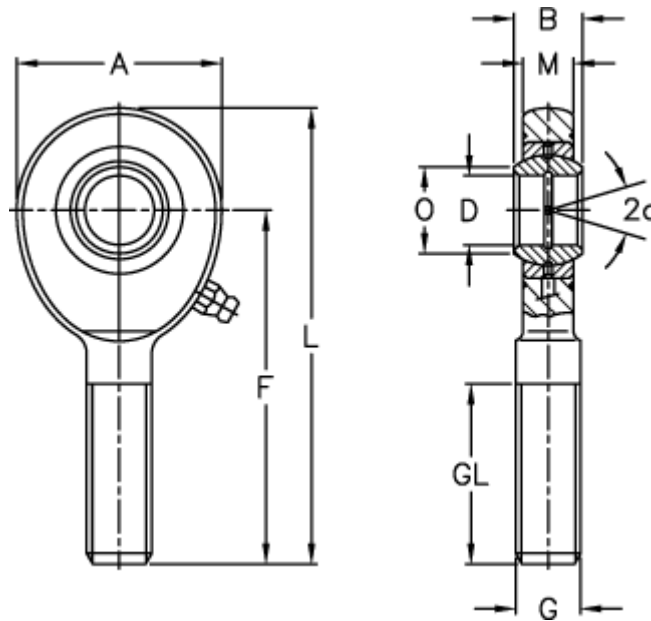

Data Sheet

Article number: 03483080
Description: Fluro Rod end EAL 80-2RS
Note: 80

Measures

A	= 180	L	= 360
a (degrees)	= 6	M	= 47
B	= 55	O	= 89.4
D	= 80	Static drive kN	= 752
Dynamic drive (kN)	= 400	Weight	= 12000
F	= 270		
g	= M64x4		
GL	= 140		